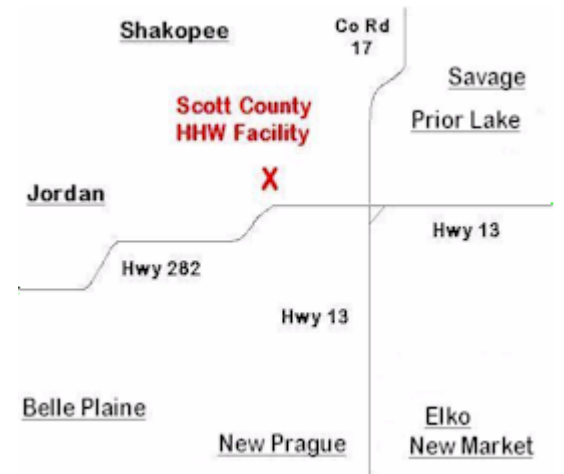

JUNE						
Su	Mo	Tu	We	Th	Fr	Sa
					1	2
3	4	5	6	7	8	9
10	11	12	13	14	15	16
17	18	19	20	21	22	23
24	25	26	27	28	29	30

JULY						
Su	Mo	Tu	We	Th	Fr	Sa
1	2	3	4	5	6	7
8	9	10	11	12	13	14
15	16	17	18	19	20	21
22	23	24	25	26	27	28
29	30	31				

AUGUST						
Su	Mo	Tu	We	Th	Fr	Sa
			1	2	3	4
5	6	7	8	9	10	11
12	13	14	15	16	17	18
19	20	21	22	23	24	25
26	27	28	29	30	31	

SEPTEMBER						
Su	Mo	Tu	We	Th	Fr	Sa
						1
2	3	4	5	6	7	8
9	10	11	12	13	14	15
16	17	18	19	20	21	22
23	24	25	26	27	28	29
30						

OCTOBER						
Su	Mo	Tu	We	Th	Fr	Sa
	1	2	3	4	5	6
7	8	9	10	11	12	13
14	15	16	17	18	19	20
21	22	23	24	25	26	27
28	29	30	31			

NOVEMBER						
Su	Mo	Tu	We	Th	Fr	Sa
				1	2	3
4	5	6	7	8	9	10
11	12	13	14	15	16	17
18	19	20	21	22	23	24
25	26	27	28	29	30	

DECEMBER						
Su	Mo	Tu	We	Th	Fr	Sa
						1
2	3	4	5	6	7	8
9	10	11	12	13	14	15
16	17	18	19	20	21	22
23	24	25	26	27	28	29
30	31					

HHW Facility and RE-USE Room Open for Scott County Residents

Small Business Fluorescent Lamp Collections (9:00 a.m. to 12:00 noon)

HHW Facility Location:

588 Country Trail East (MN Hwy 282) in Spring Lake Township
Just west of the Scott County Central Shop - Public Works Facility

Hours for HHW Drop-off (note: the Re-USE Room closed 15 minutes earlier):

- Wednesday – 12:00 noon to 6:00 p.m.
- Thursday – 12:00 noon to 4:00 p.m.
- Saturday – 8:00 a.m. to 12:00 noon

(In 2012, the HHW Facility will be closed for the Holiday Weekends of Easter, Memorial Day, Labor Day, and Thanksgiving, as well as July 4th and the period of December 20 through January 5).

For more information:

- 24-hour Info Line: 952-496-8787
- Scott County HHW Web Site: www.co.scott.mn.us/HHW
- Email request for information: gboe@co.scott.mn.us

Note: the Scott County HHW Facility will likely be closed whenever local schools are closed for bad weather. If the HHW Facility is ever forced to close for this or any other reason beyond our control, notification will be posted on our website as quickly as possible, and sent out via the Scott County E-Service System. It is easy to sign up for our free email notification system – simply visit www.co.scott.mn.us/HHW and click on E-Service, then choose to subscribe to HOUSEHOLD HAZARDOUS WASTE!