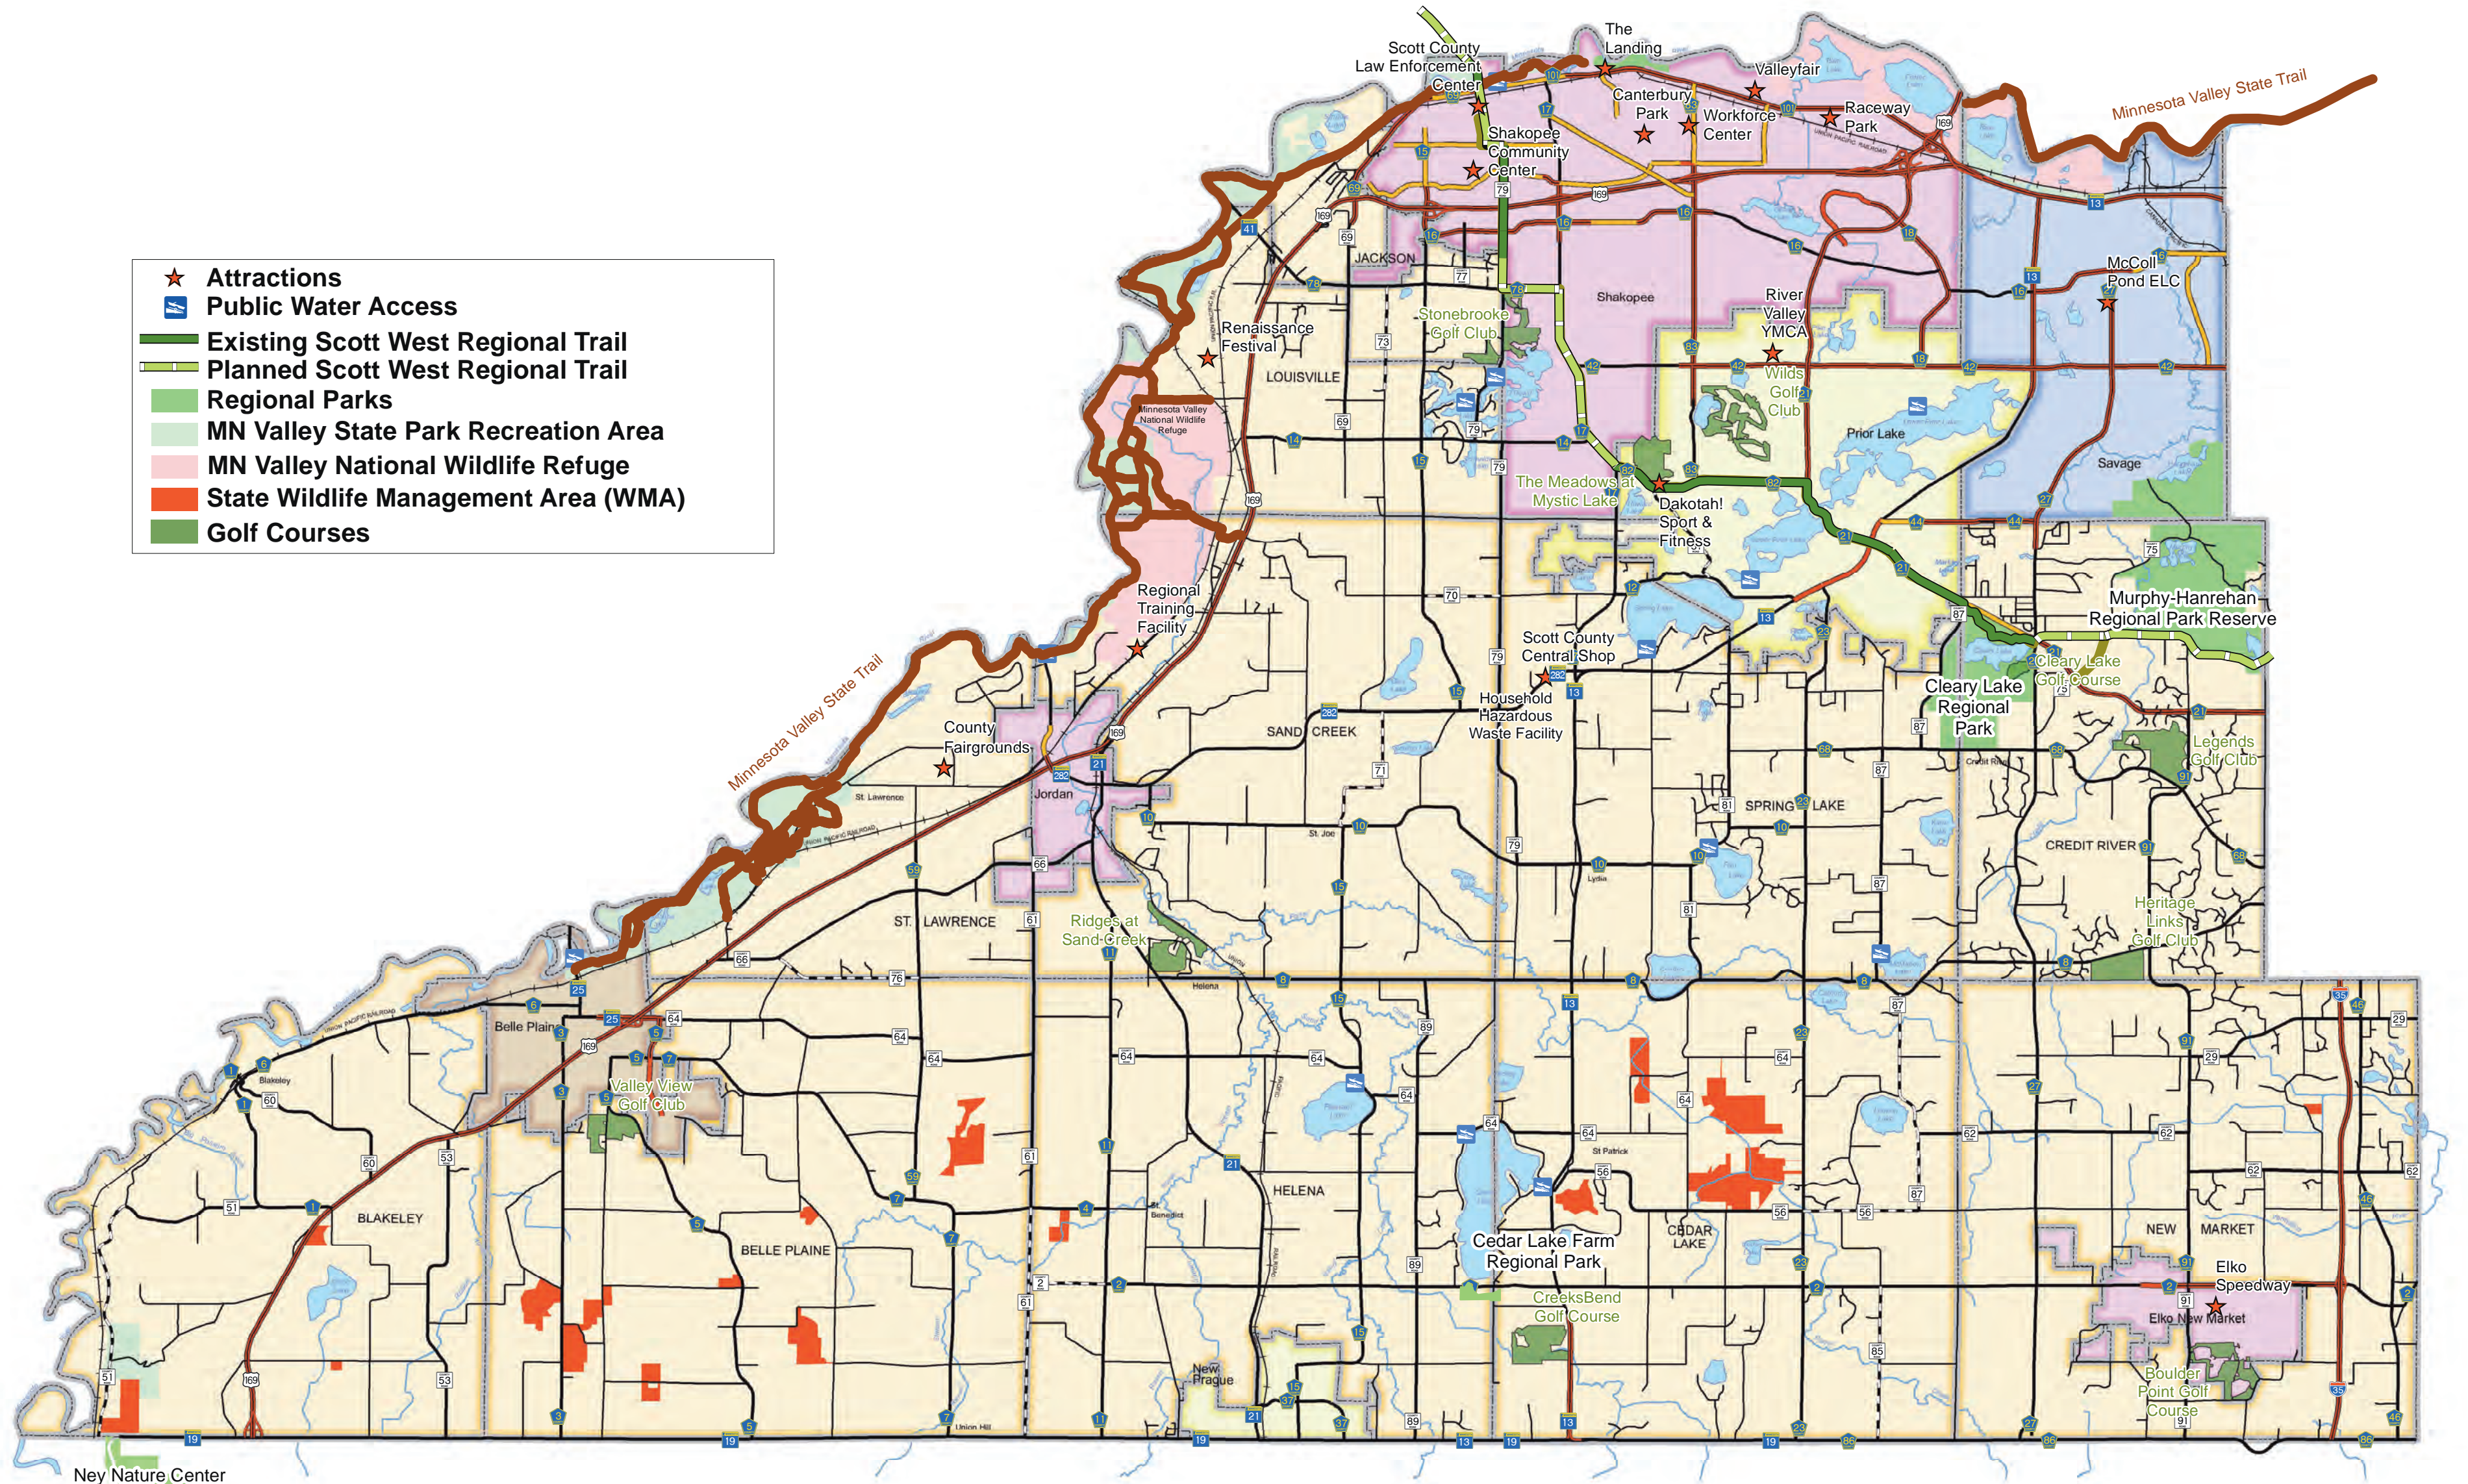

- ★ Attractions
- Public Water Access
- Existing Scott West Regional Trail
- Planned Scott West Regional Trail
- Regional Parks
- MN Valley State Park Recreation Area
- MN Valley National Wildlife Refuge
- State Wildlife Management Area (WMA)
- Golf Courses

Map Created By:
Scott County GIS Dept. - JKH
May 3rd 2010