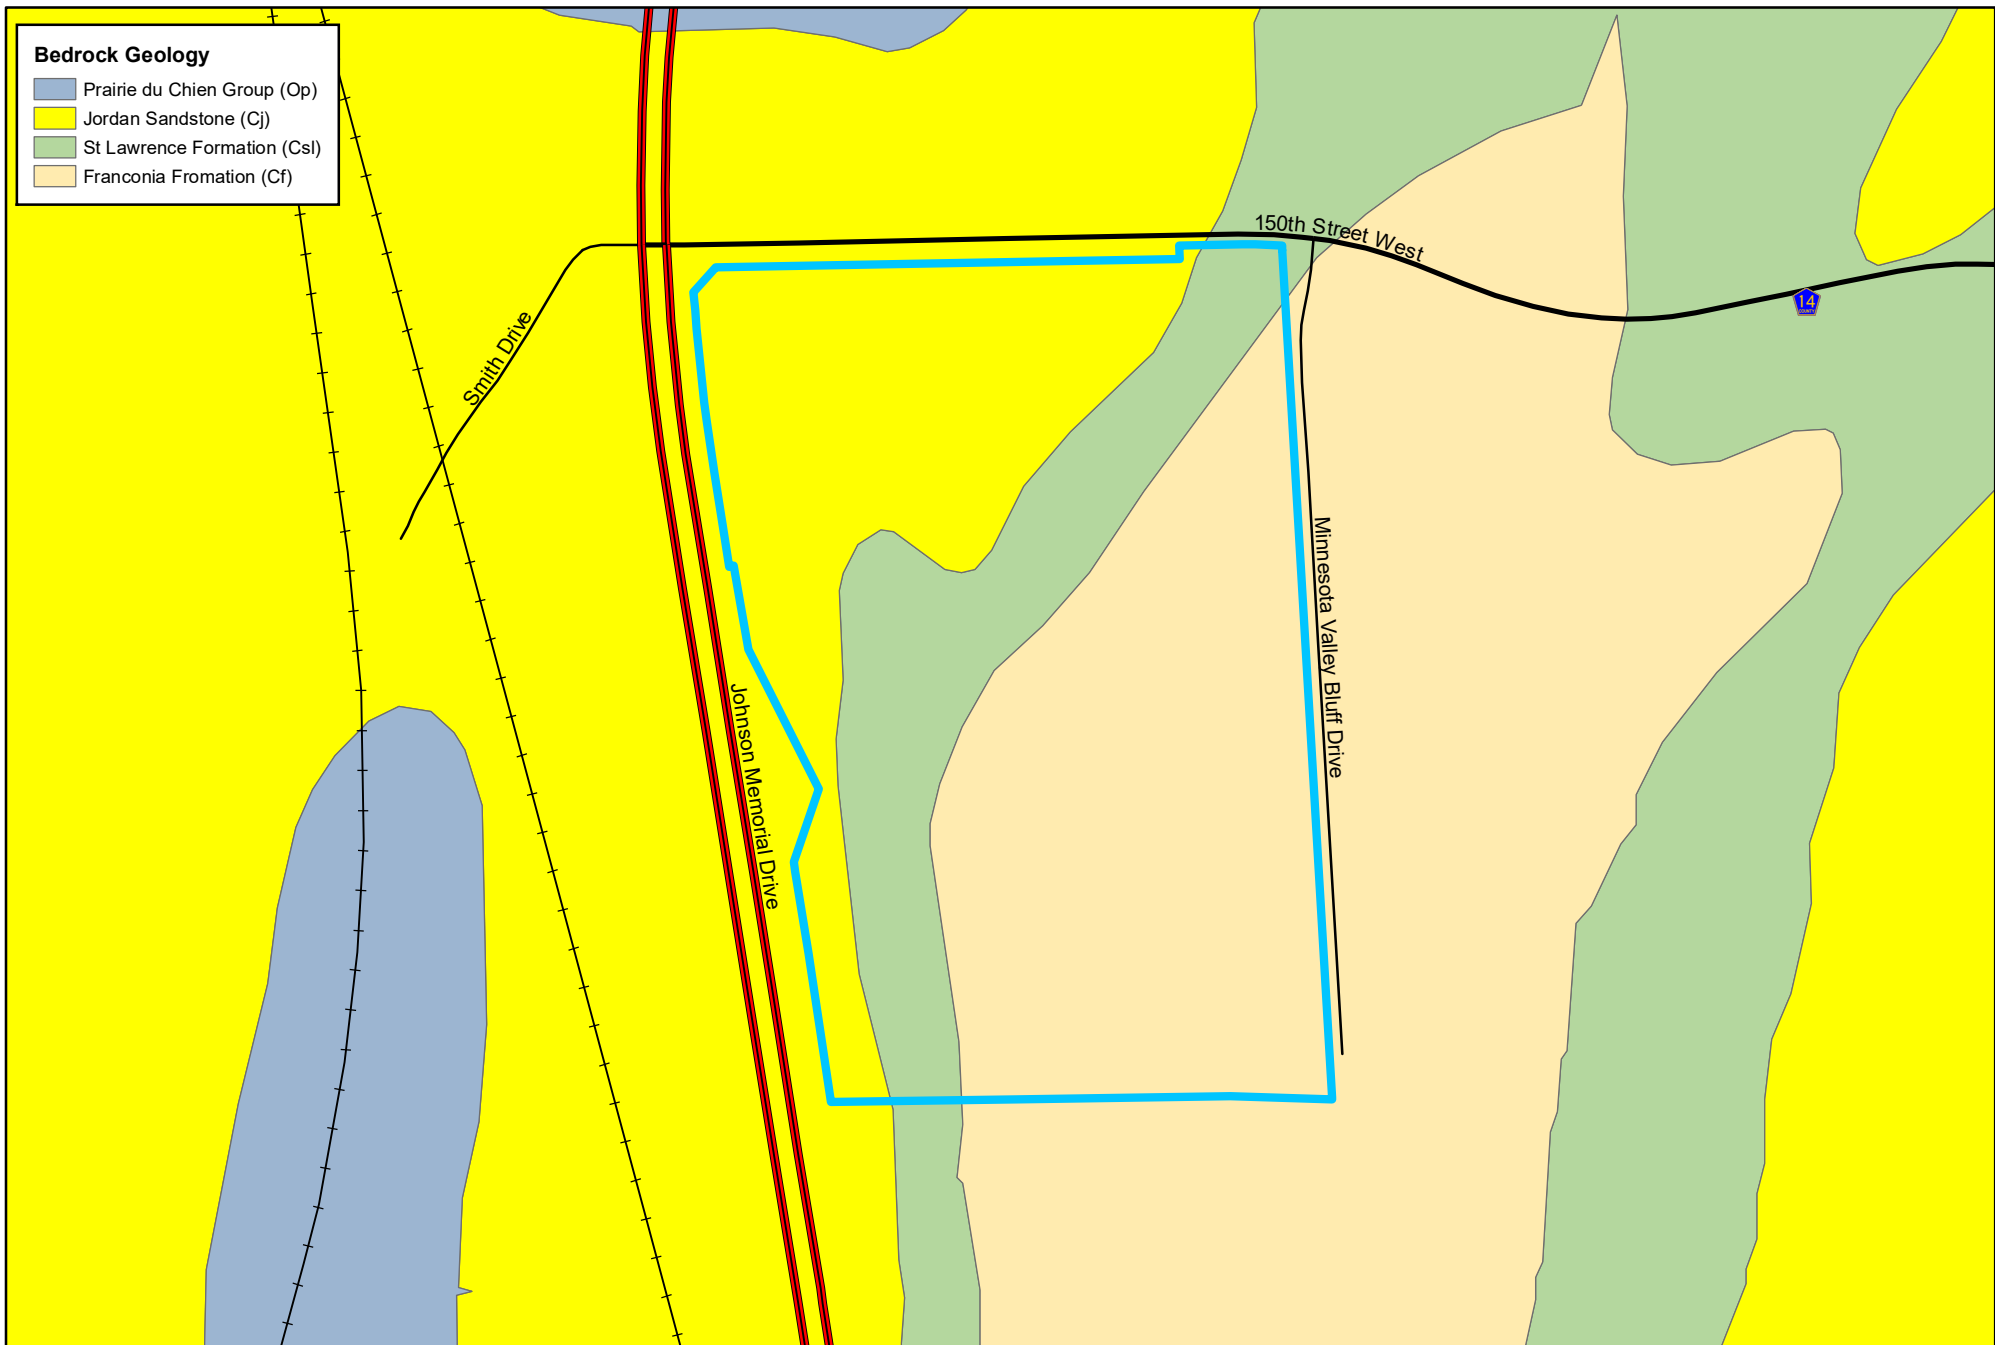

- Bedrock Geology**
- Prairie du Chien Group (Op)
  - Jordan Sandstone (Cj)
  - St Lawrence Formation (Csl)
  - Franconia Fromation (Cf)

Scott County Community Services  
 Environmental Services  
 200 Fourth Avenue West  
 Shakopee, MN 55379

# Sever's Festival EAW

2-1-19

## Geology

Figure 7

Source: Scott County Geologic Atlas